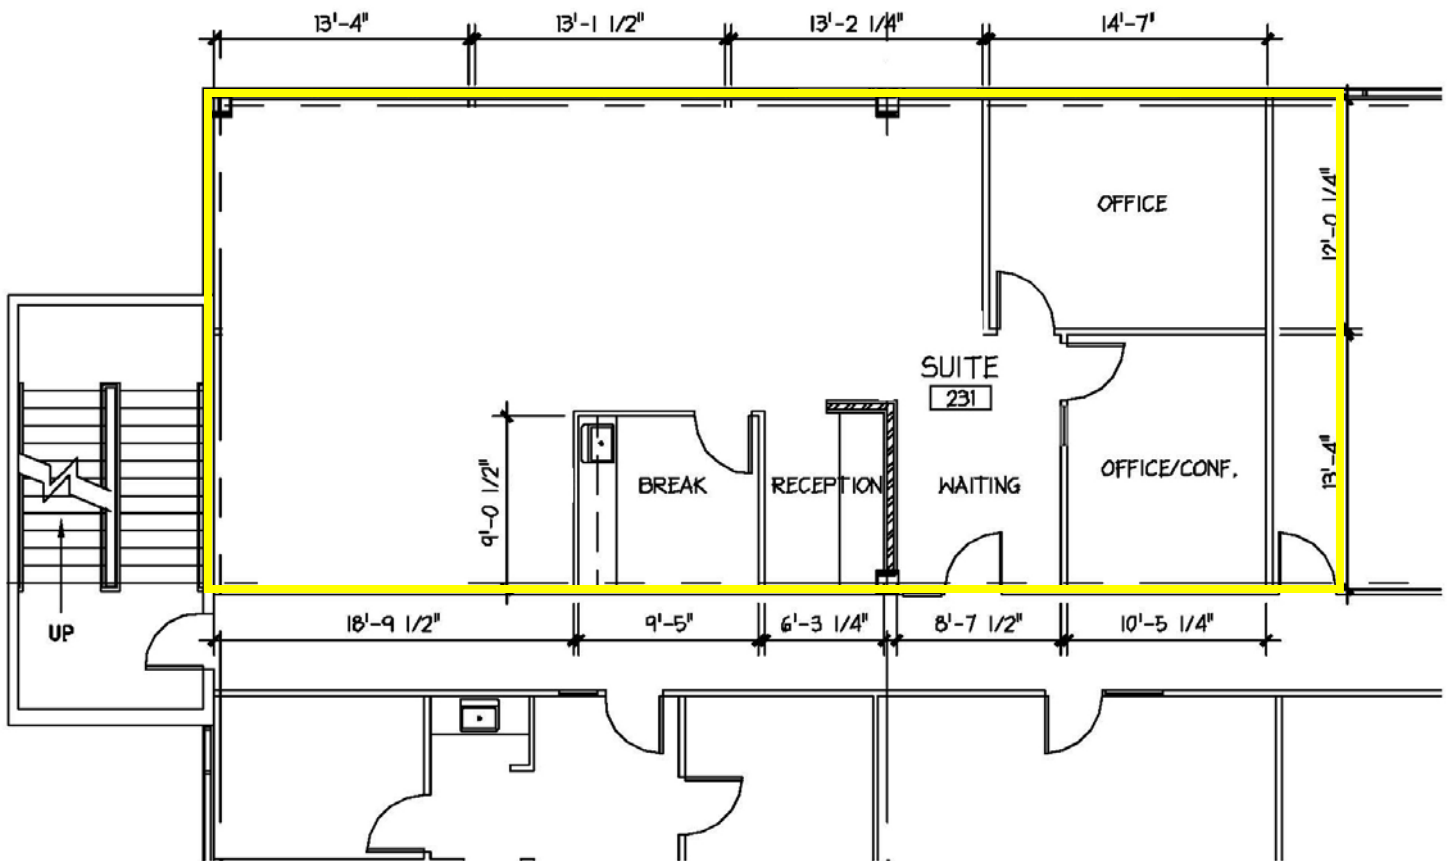

WASHINGTON PARK

33801 - 1st Way South
Federal Way, WA

Suite 231 — 1,762 Square Feet

Denise Davis

253.779.2423

ddavis@neilwalter.com

Mike Norman

253.779.2404